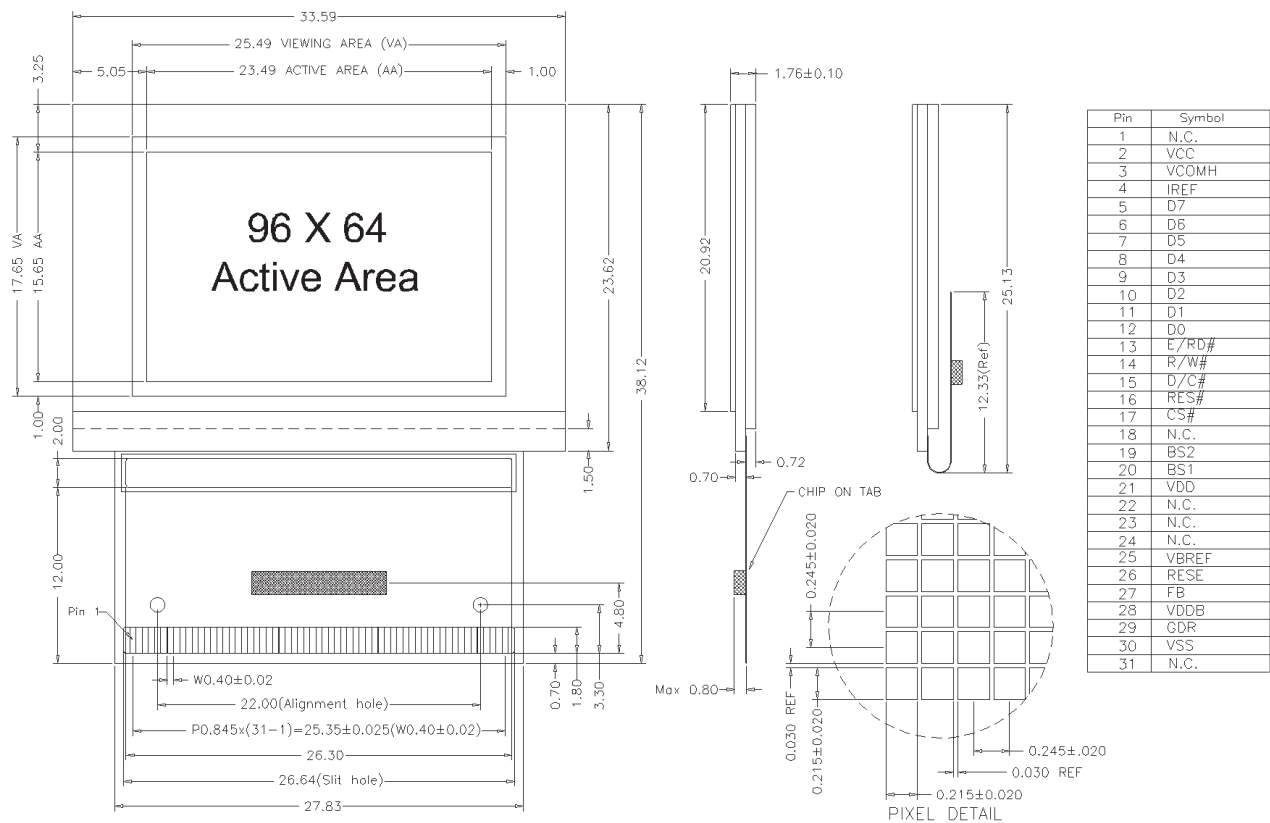

### Specifications

Display Format	96 Columns x 64 Rows				
Diagonal	1.1 inch				
Pixel Pitch	0.245 mm x 0.245 mm				
Color, Luminance & Lifetime	Color On Demand	CIE x	CIE y	cd/m <sup>2</sup>	Lifetime hrs, 25°C
	Elegance Yellow	0.46	0.54	100/200*	40K/10K*
	Lime Green	0.37	0.62	100	10K
	Tiger Orange	0.63	0.37	60	10K
	Galaxy White	0.25	0.25	35	TBA
Grayscale	1 or 4 bit				
Active Area	23.49 (W) X 15.65 (H) mm				
Module Size	33.59 (W) X 38.12 (H) X 1.72 (T) mm				
Viewing Angle	180°				
Contrast Ratio	2000:1 dark ambient				
Temperature	-30°C to +70°C Operating				
Voltage	2.4V – 3.5V (Logic) 12V – 13V (OLED Supply)				
Power	0.05 mW (Sleep Mode)				
Interface	Parallel or Serial, TAB interconnect				
Driver	SSD1303/SDD0323 on TAB				
Weight	2.95g nominal				

# Mechanical Dimensions and Pin Description